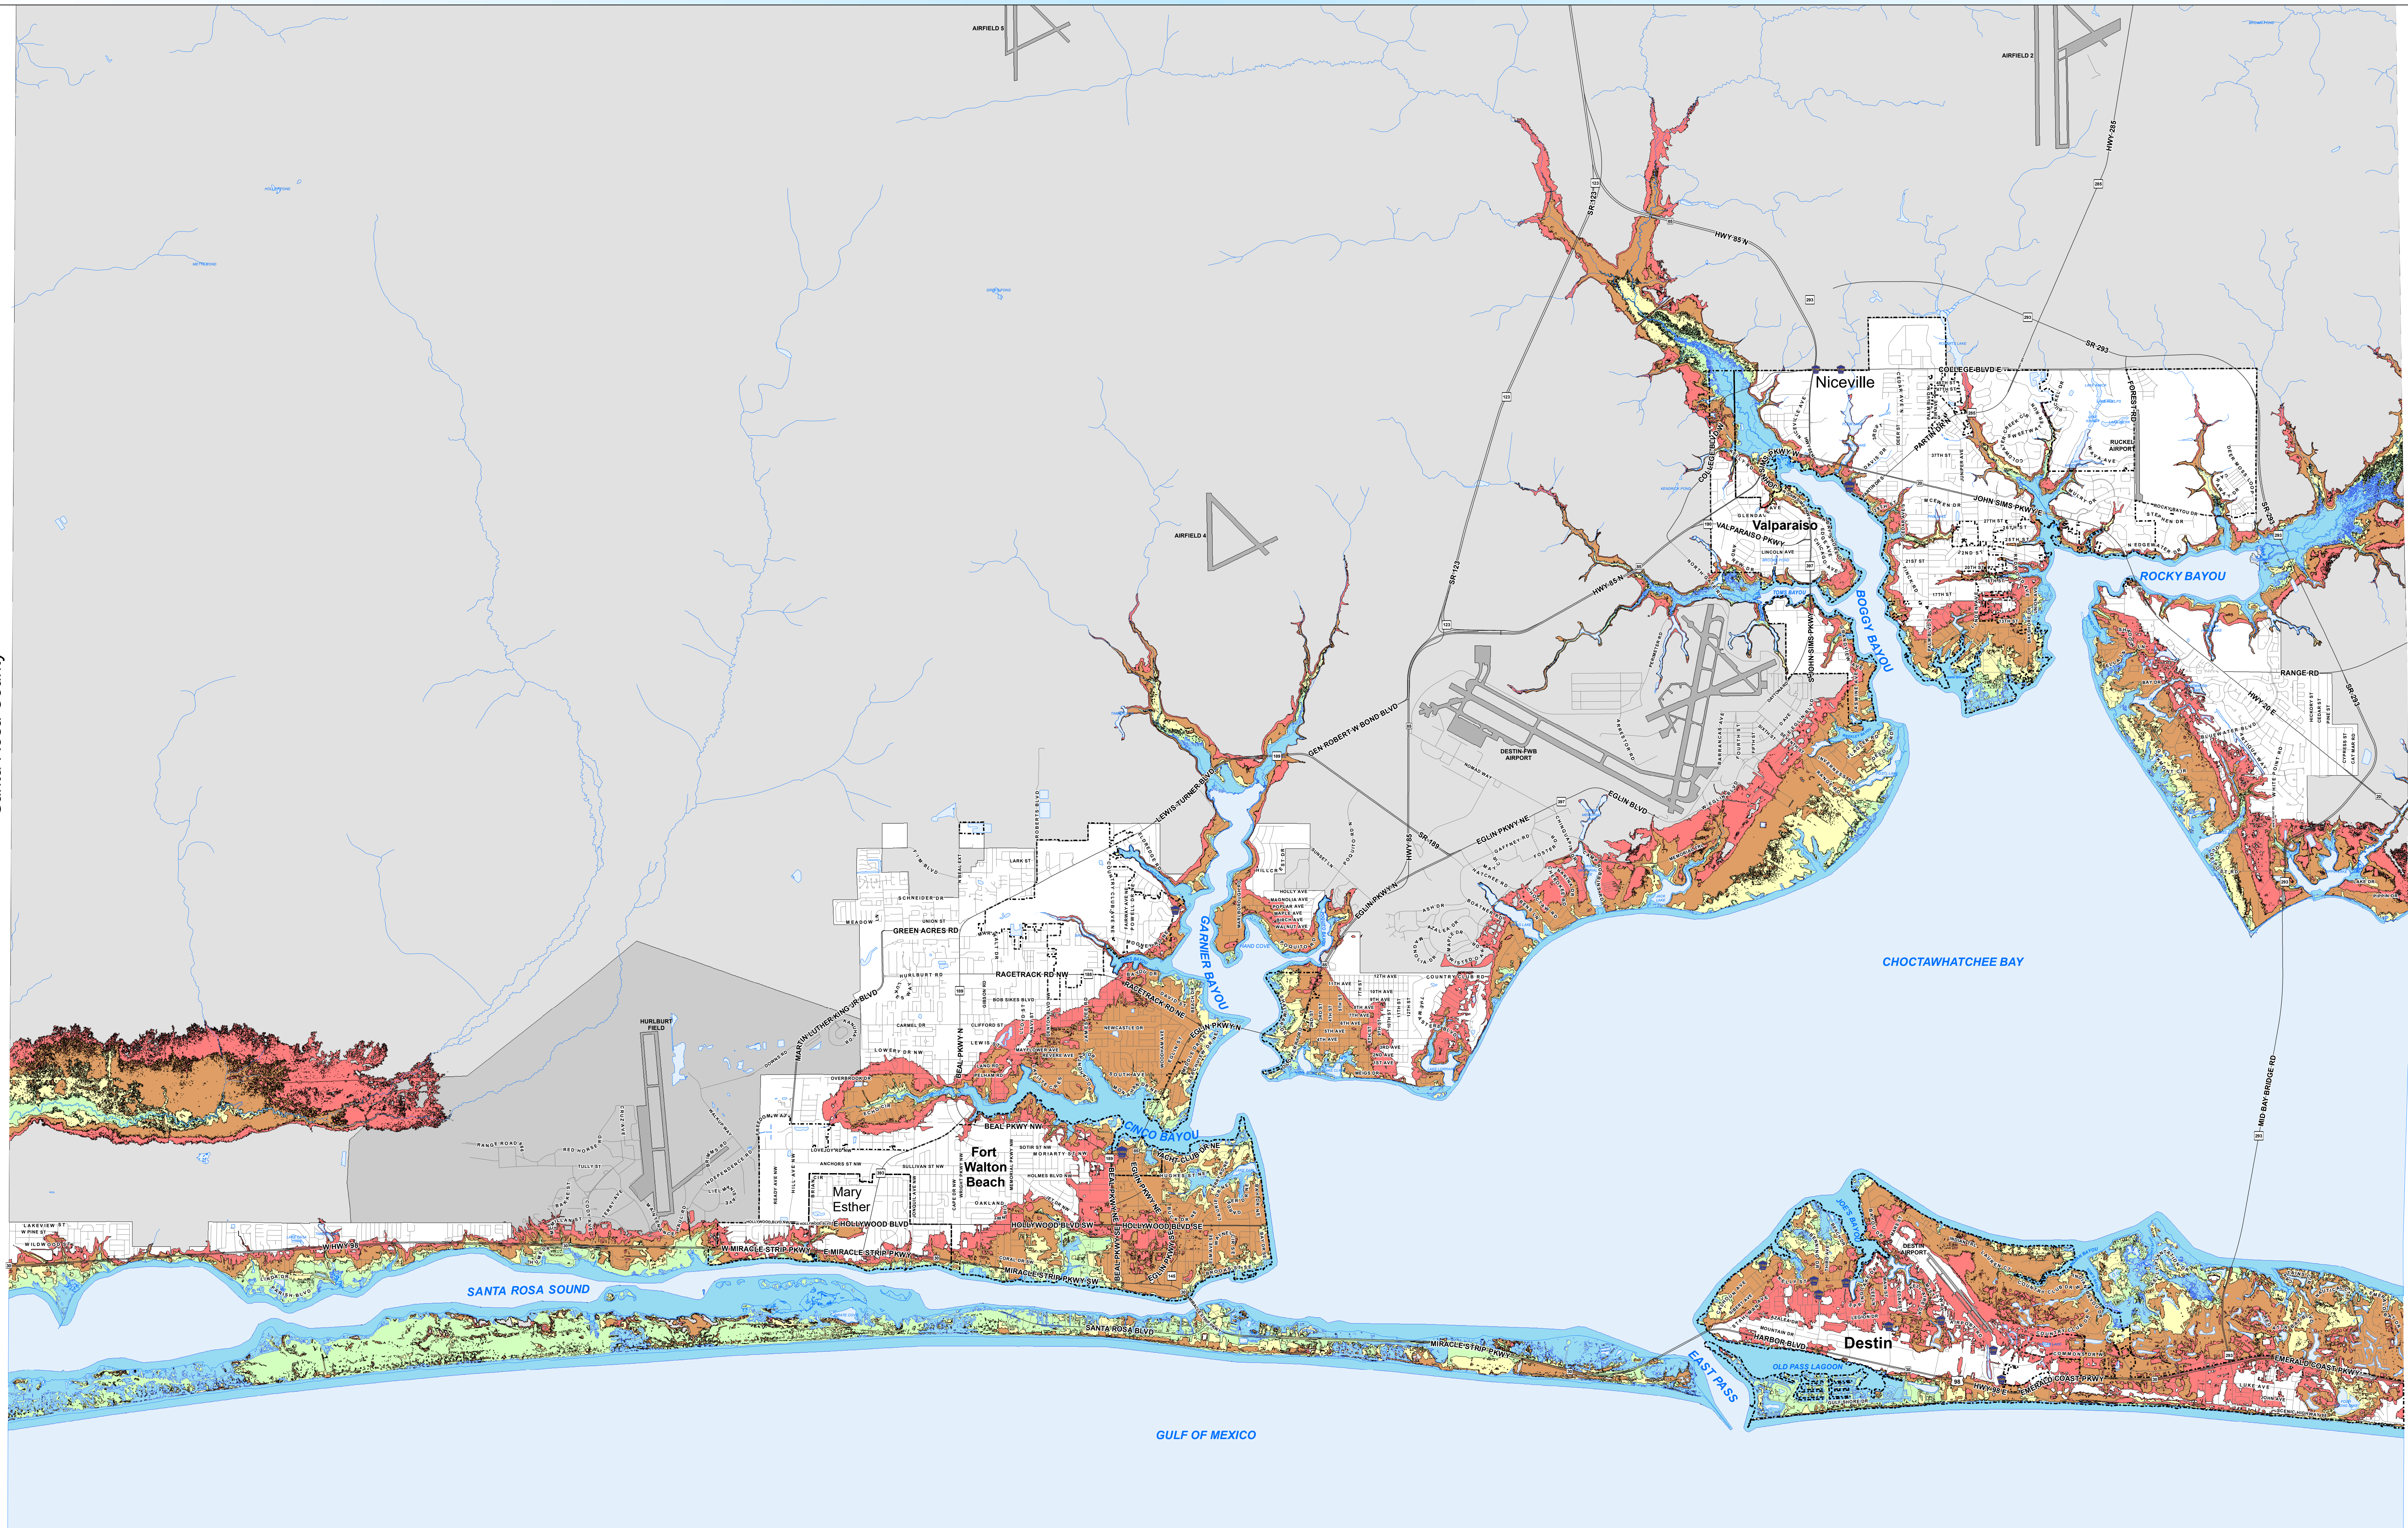

South Okaloosa County, Florida ~ ~ Surge Zones

Santa Rosa County

Walton County

Legend

Other Features

- EGLIN AFB
- HURLBURT FIELD
- CITY LIMITS
- PROPERTY LINES

Storm Surge

- Category 1
- Category 2
- Category 3
- Category 4
- Category 5

OKALOOSA COUNTY
CONTACT OKALOOSA COUNTY EMERGENCY MANAGEMENT AT (850)-651-7150 FOR ADDITIONAL INFORMATION.

EGLIN AIR FORCE BASE
CONTACT EGLIN AIR FORCE BASE EOC FOR BASE EVACUATION INFORMATION. IF ON EGLIN (850)-882-3388

HURLBURT AIR FORCE BASE
CONTACT HURLBURT EOC FOR BASE EVACUATION INFORMATION IF ON HURLBURT CALL (850)-884-1145 FOR ADDITIONAL INFORMATION

Produced by:
Okaloosa County GIS
6/10/2024

Okaloosa County, FL