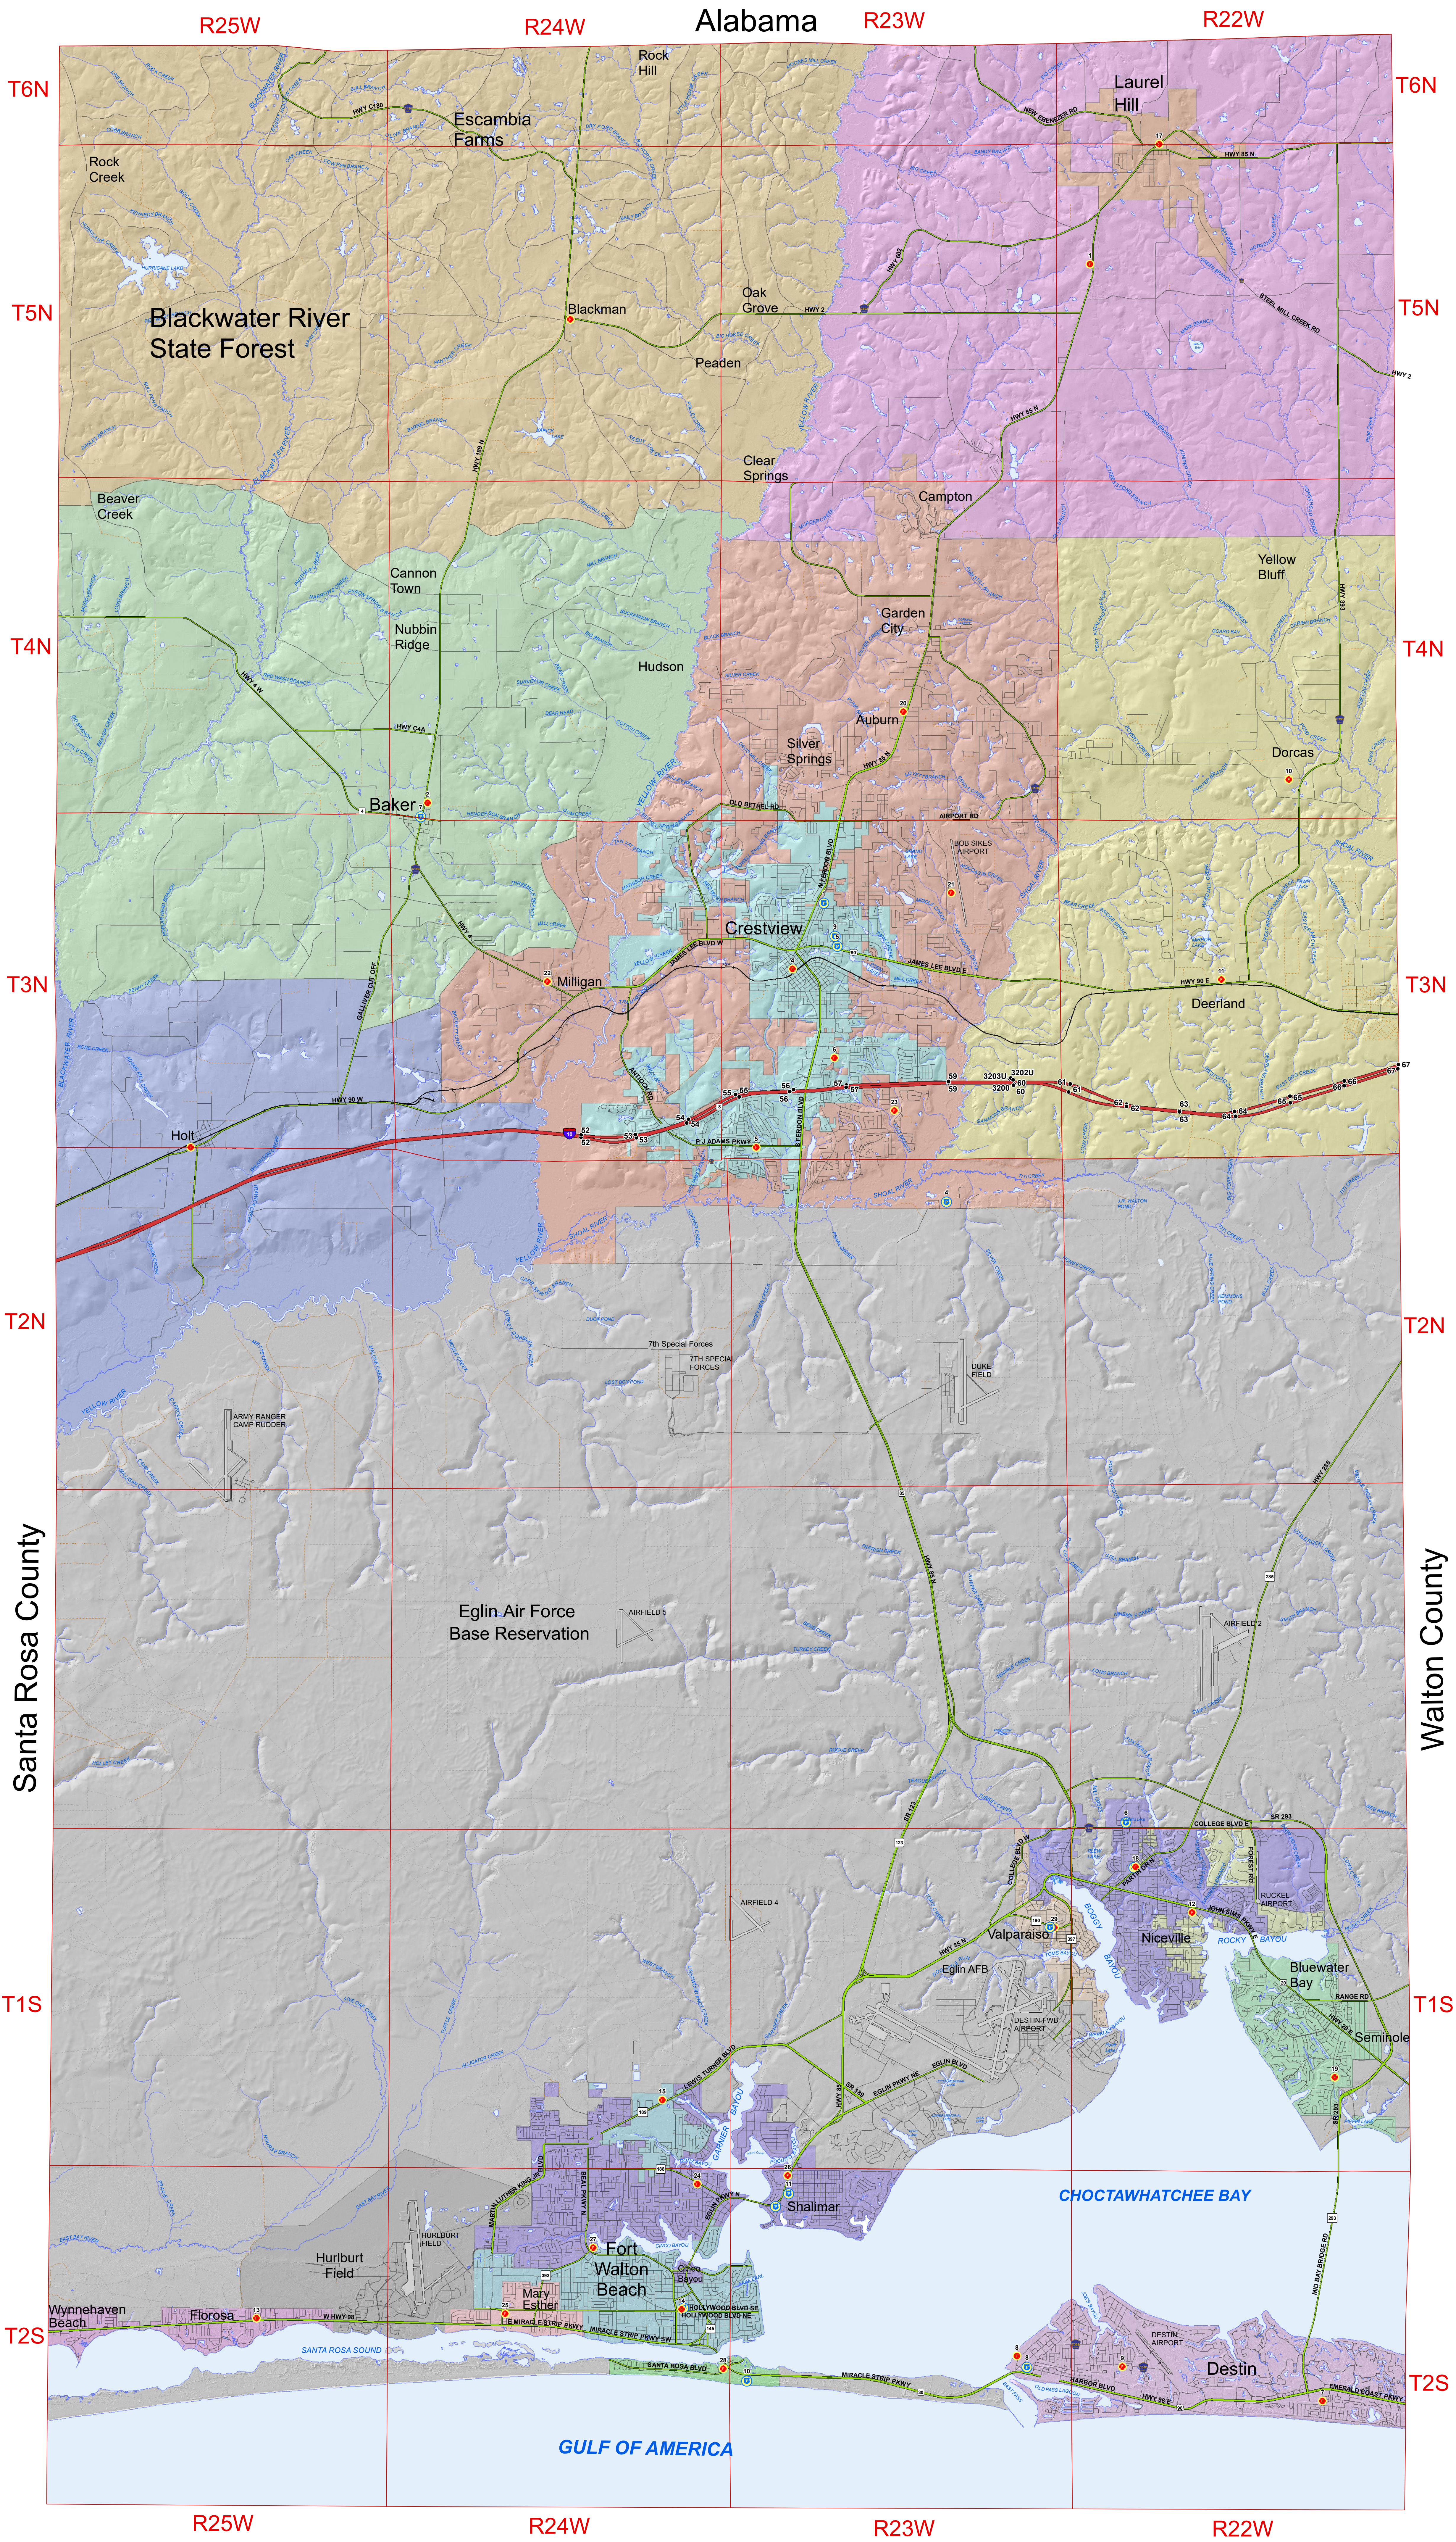

OKALOOSA COUNTY FIRE DISTRICTS

- ALMARANTE
- BAKER
- BLACKMAN
- CITY OF CRESTVIEW
- CITY OF FORT WALTON BEACH
- CITY OF LAUREL HILL
- CITY OF NICEVILLE
- CITY OF VALPARAISO
- DESTIN
- DORCAS
- EAST NICEVILLE
- EGLIN AFB
- FLOROSA
- HOLT
- HURLBURT FIELD
- MARY ESTHER
- NO FIRE DISTRICT
- NORTH BAY
- NORTH OKALOOSA
- OCEAN CITY-WRIGHT
- OKALOOSA ISLAND
- T2S TOWNSHIP/RANGE LINE
- ↗ INTERSTATE
- ↗ PRIMARY ROAD
- ↗ SECONDARY ROAD
- ↗ UNPAVED ROAD
- ↗ RAILROADS

2010 CENSUS	
Area	Population
Okaloosa County	180,822
Baker CDP	7,686
Town of Cinco Bayou	383
City of Crestview	20,978
City of Destin	12,305
Eglin Air Force Base CDP	4,949
City of Fort Walton Beach	19,507
City of Laurel Hill	537
City of Mary Esther	3,851
City of Niceville	12,749
Ocean City CDP	5,550
Town of Shalimar	717
City of Valparaiso	5,036
Wright CDP	23,127
Other	63,445